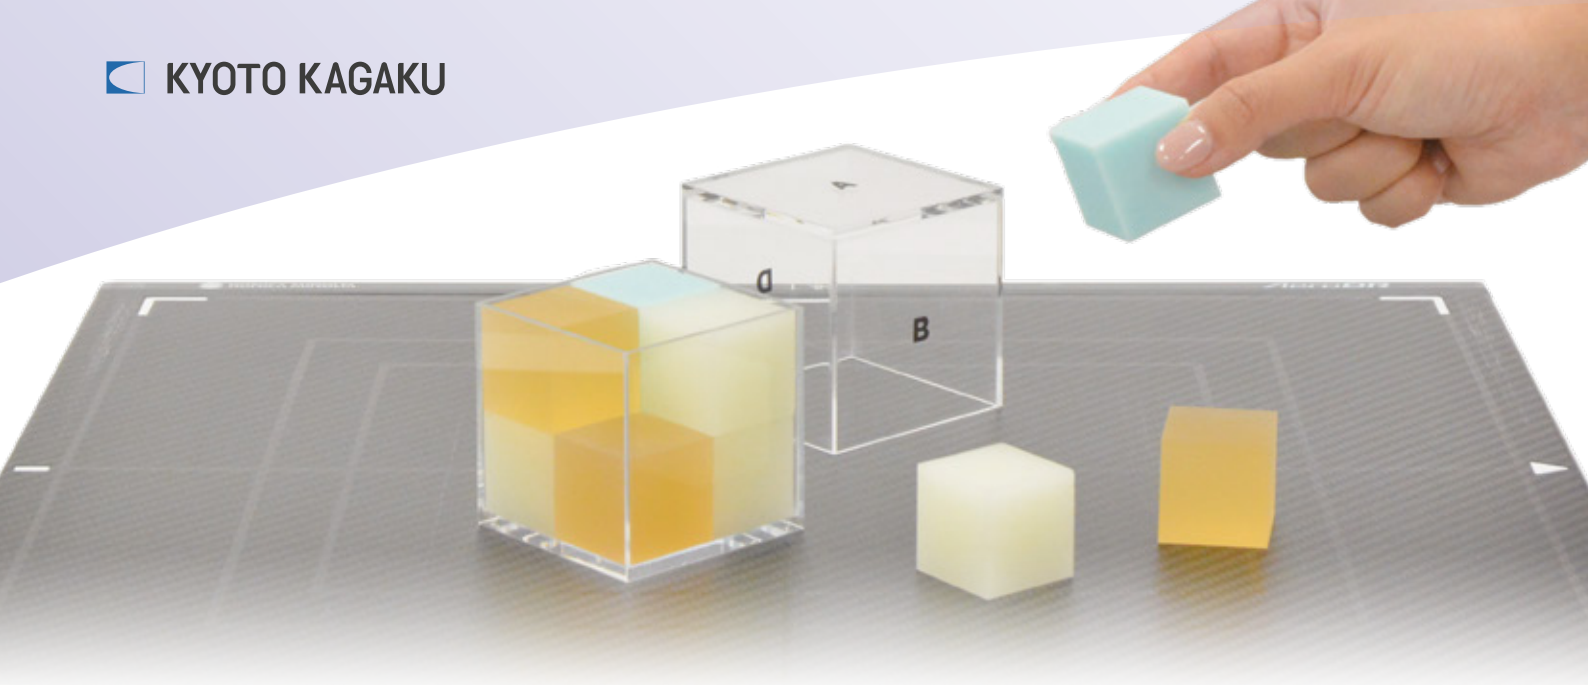

# Radiology Cube Phantom XCUBEFAN

Designed for beginners to provide better understanding of the special characteristics seen in radiology imaging

The XCUBEFAN is a compact yet practical tool to educate learners on usage of x-ray equipment and its impact on the interpretation of diagnostic images.

Learners can experience a large range of practice by stacking and repositioning different blocks with varied radiodensities.

The black box is designed for practice, whilst the clear box facilitates visual explanation for instructors.

X-ray image