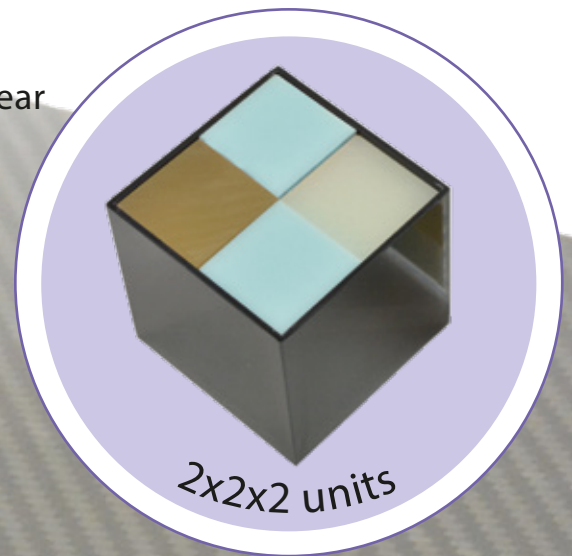

# Radiology Cube Phantom XCUBEFAN

Designed for beginners to provide better understanding of the special characteristics seen in radiology imaging

The XCUBEFAN is a compact yet practical tool to educate learners on usage of x-ray equipment and its impact on the interpretation of diagnostic images.

Learners can experience a large range of practice by stacking and repositioning different blocks with varied radiodensities.

The black box is designed for practice, whilst the clear box facilitates visual explanation for instructors.

X-ray image