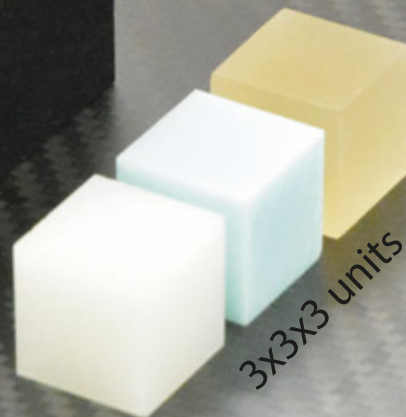

# Radiology Cube Phantom XCUBEFAN

Designed for beginners to provide better understanding of the special characteristics seen in radiology imaging

The XCUBEFAN is a compact yet practical tool to educate learners on usage of x-ray equipment and its impact on the interpretation of diagnostic images.

Learners can experience a large range of practice by stacking and repositioning different blocks with varied radiodensities.

The black box is designed for practice, whilst the clear box facilitates visual explanation for instructors.