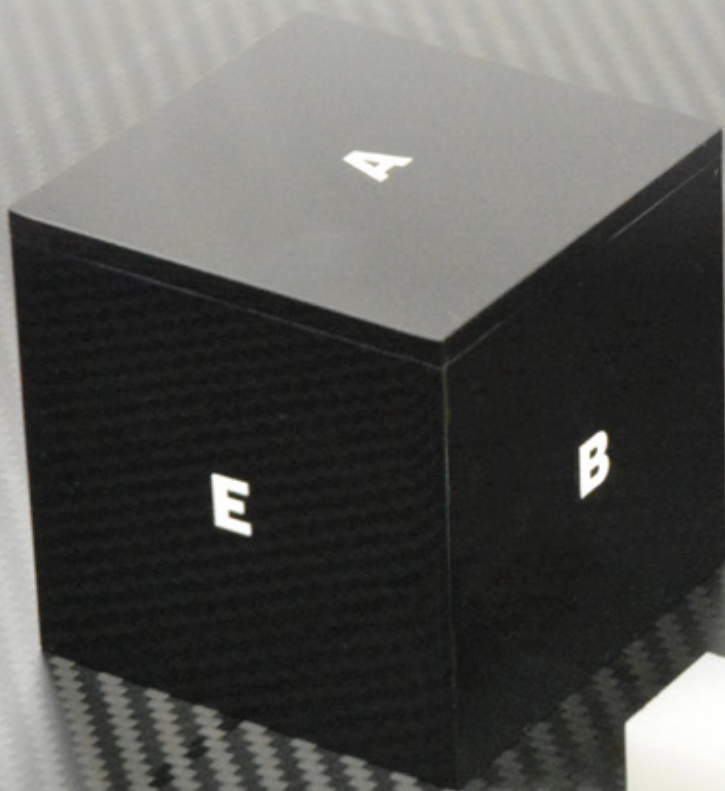

# Radiology Cube Phantom XCUBEFAN

Designed for beginners to provide better understanding of the special characteristics seen in radiology imaging

The XCUBEFAN is a compact yet practical tool to educate learners on usage of x-ray equipment and its impact on the interpretation of diagnostic images.

Learners can experience a large range of practice by stacking and repositioning different blocks with varied radiodensities.

The black box is designed for practice, whilst the clear box facilitates visual explanation for instructors.